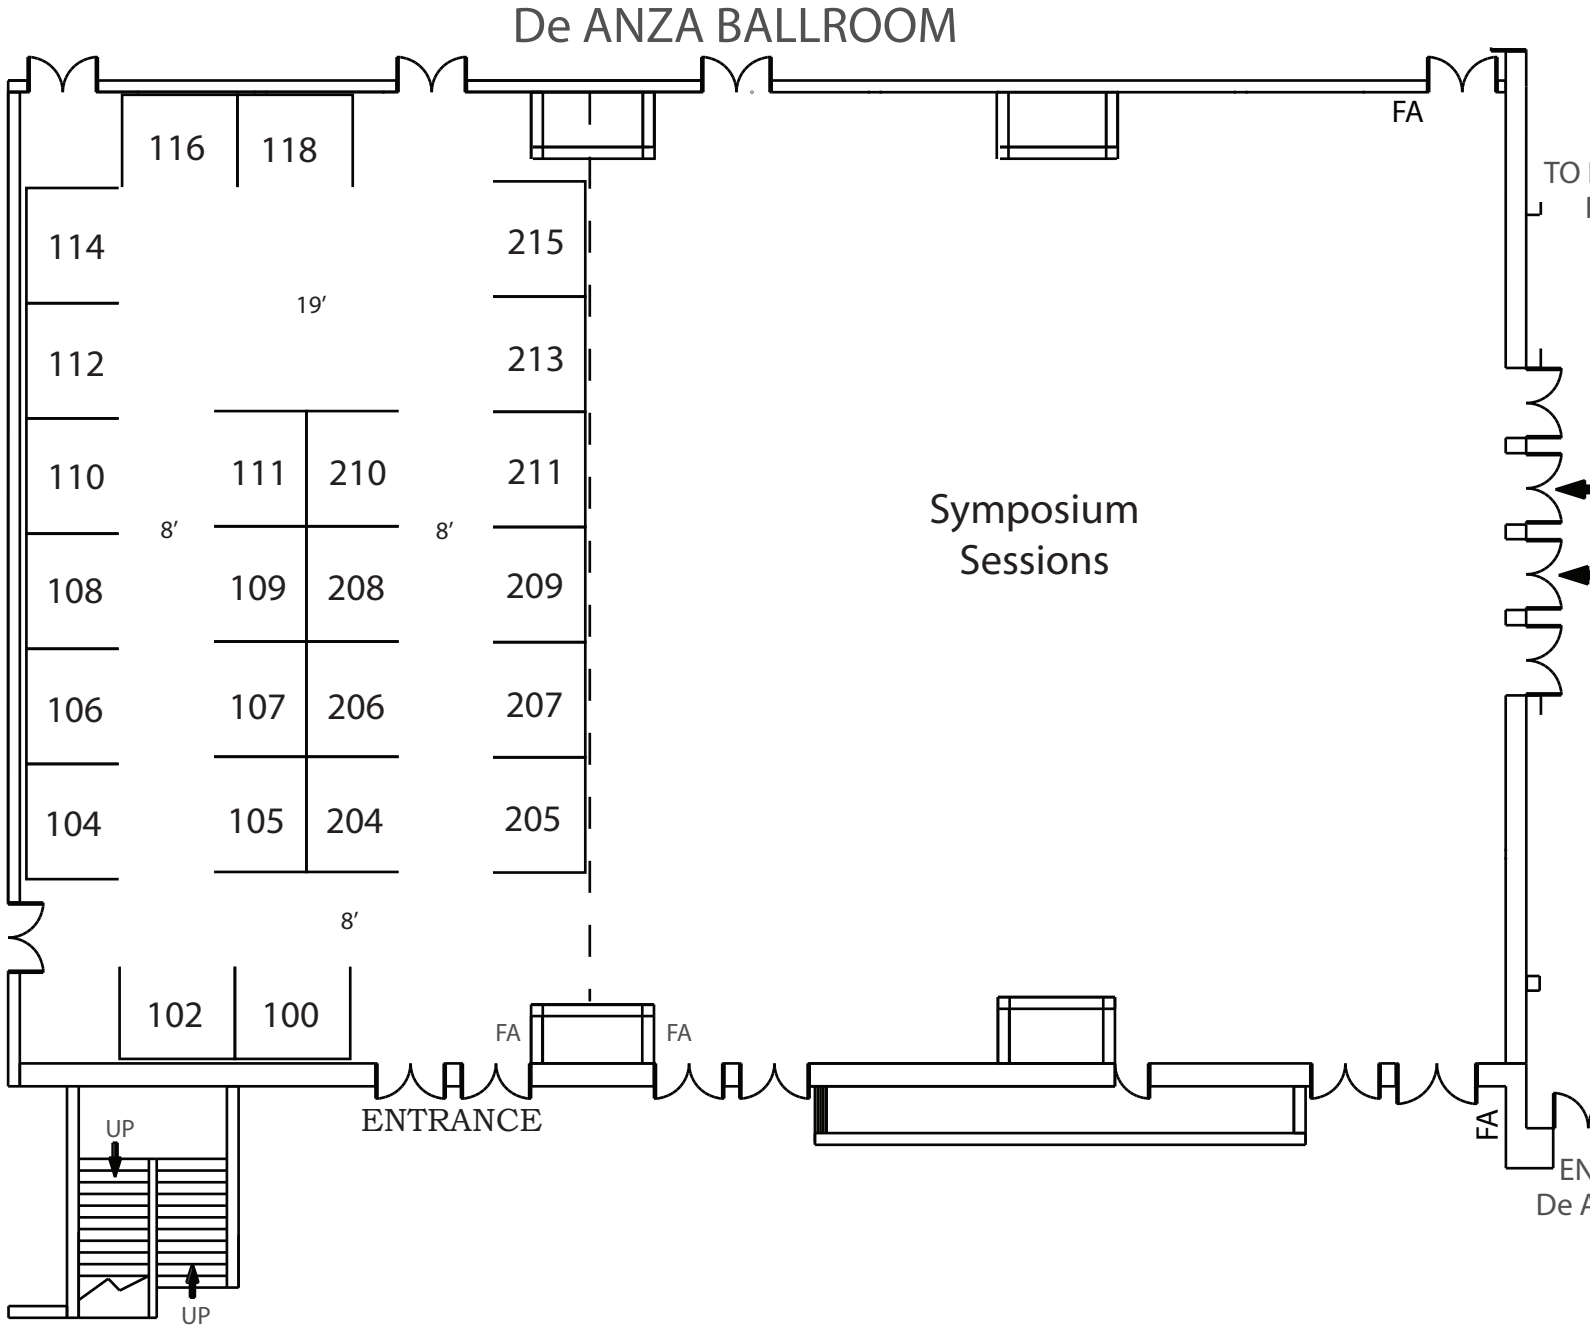

IEEE CSICS TECH EXHIBITION

October 14-15, 2013
Portola Hotel & Spa - DeAnza Ballroom III
Monterey, CA.

NOTE:
ALL BOOTHS ARE 8'x10' UNLESS NOTED
ALL AISLES ARE AS NOTED
DOORS: 66"W x 70"H
CARPET COLOR: MULTI-COLOR