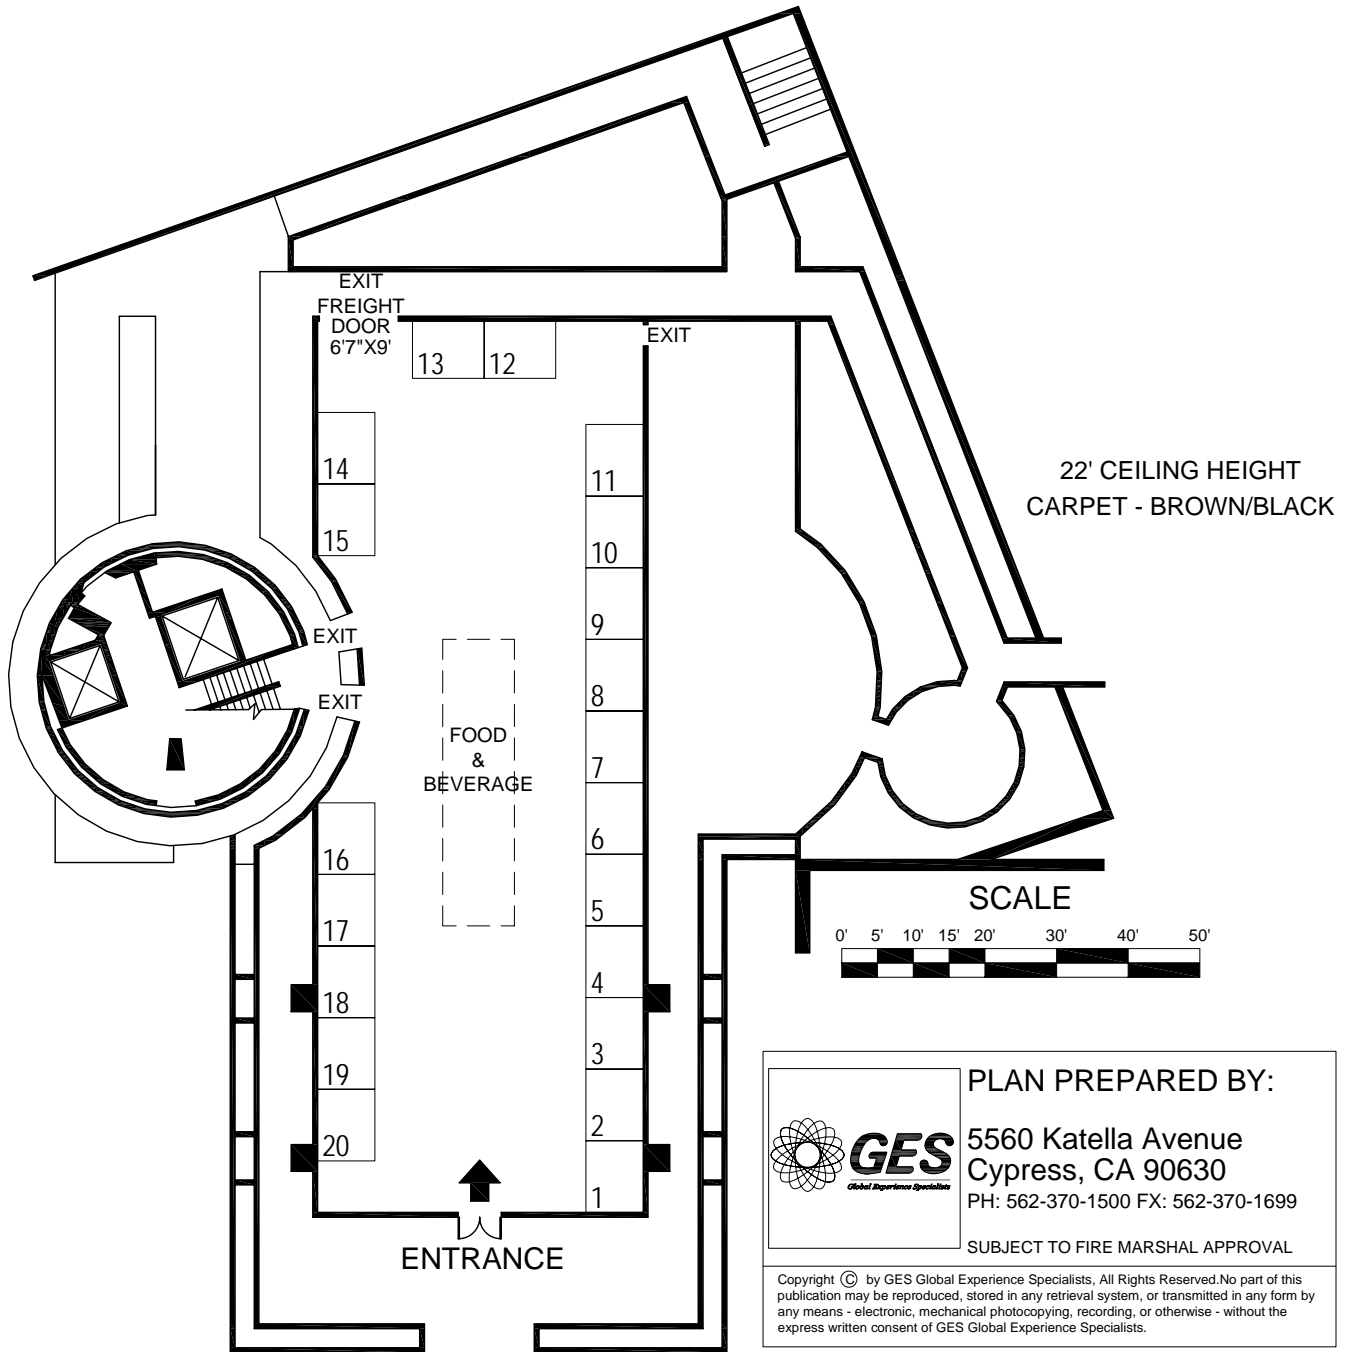

2012 IEEE CSICS Technology Exhibition October 15-16, 2012

ALL BOOTHS 8'x10' UNLESS OTHERWISE NOTED.

**HYATT REGENCY LA JOLLA - AVENTINE
BARCINO PAVILION
SAN DIEGO, CA**

Inventory as of 01/10/2012 13:54

Dimension	Size	Qty	SqFt
8'x10'	80	20	1,600
Totals:		20	1,600